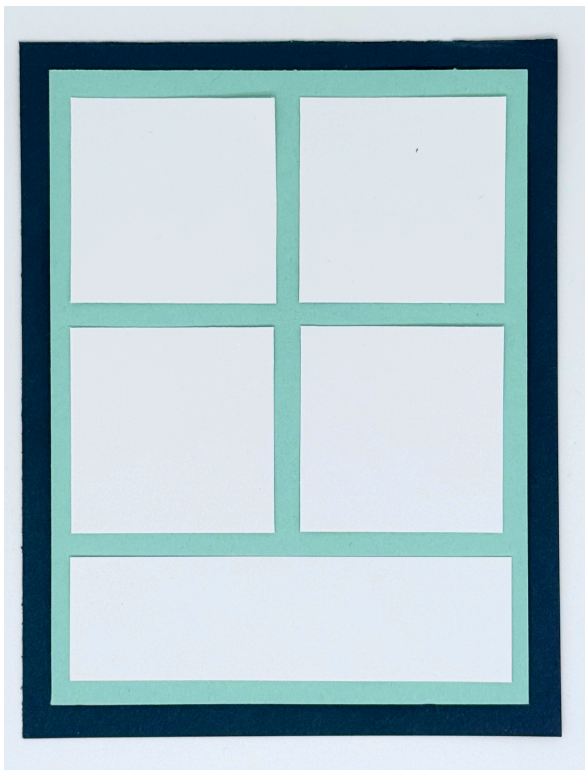

Backyard Stamper

www.backyardstamper.com

Kathy Schmitt

Independent Stampin' Up! Demonstrator

 kathy@backyardstamper.com

 kathyschmitt.stampinup.net

Scan or click
to shop

Card Sketch #4 February 12, 2026

Measurements

- Card base: 4-1/4 x 11; scored at 5-1/2
- Layer 1: 3-3/4 x 5
- Layer 2: 1-7/8 x 1-7/8 squares - need (4)
- Sentiment: 3-1/2 x 1-7/8
- Inside: 5-1/4 x 4 white

Click or scan here to watch the video